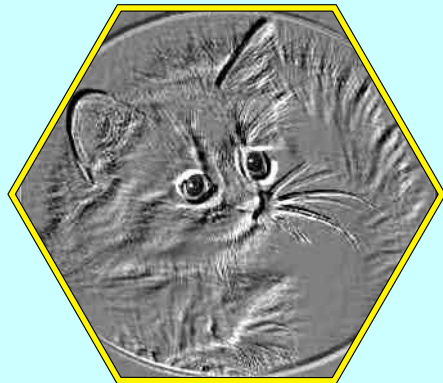

09-Aug-2001

DK FD LO

JEAN AF KHARTOUM
Abyssinian ruddy/usual (ABY n M)

30-Nov-2001

DK FD LO

MAZZEL-TOV SIF AF KHARTOUM
Abyssinian ruddy/usual (ABY n F)

GR.CH.INT.

16-Jun-2000

FE.L00.ABY.009.1

PRIVATE DANCER VAN DE ABBAI
Abyssinian ruddy/usual (ABY n M)

MU.L97.ABY.026.1

MAZZEL-TOV'S SJADCHEN BASTIS
Abyssinian sorrel (ABY o F)

GR.CH., CH.

01-Sep-1996

CFA 0380-1101044

KHAREEF A DIFFERENT DRUM
Abyssinian ruddy/usual (ABY n M)

INT.CH.

04-Nov-1995

FD LO 86556

BASTIS CHRISTIANA of Van Grebst
Abyssinian sorrel (ABY o F)

EUR.CH., GR.CH.

18-Apr-1995

CFA 0360-1000205

FAUVE CHATS PAYING MY DUES
Abyssinian ruddy/usual (ABY n M)

INT.CH.

12-Apr-1992

FD LO 67173

AURIFER'S RUBY STORMY SURPRISE, DM
Abyssinian sorrel (ABY o F)

PR+GC+EC

26-Feb-1999

CFA 0384-1267122

SAYNDAY'S CHARLY PYTHON
Abyssinian blue (ABY a M)

GIC

14-Apr-2002

DEKZV 145885

LOLITA AUS ABUSIR
Abyssinian ruddy/usual (ABY n F)

CH.

31-Dec-2001

(F)LOOF 2002.3782

SILVESTER DES ENTRECHATS
Abyssinian ruddy/usual (ABY n M)

24-Sep-2001

DEKZV LO 279977

HALWA AUS ABUSIR
Abyssinian sorrel (ABY o F)

GC.

06-Jul-2001

CFA 0384-1366371

PURSSYNIAN'S MAX Q
Abyssinian blue (ABY a M)

GC.

06-Feb-2001

CFA 0361-1351727

PURSSYNIAN'S MOULIN ROUGE
Abyssinian ruddy/usual (ABY n F)

EURO.CH.

ca. 23-Nov-1999

DEKZV 263741

PALULU OF WONDERLOVE
Abyssinian sorrel (ABY o M)

CH.

11-Jun-2000

(D)DEKZV LO 268270

ROSANNA OF WONDERLOVE
Abyssinian ruddy/usual (ABY n F)

Sire

Dam

13-Aug-2006

COCONUT AUS ABUSIR
Abyssinian ruddy/usual (ABY n F)

09-Apr-2005

PUCCINI AUS ABUSIR
Abyssinian ruddy/usual (ABY n M)

ca. 02-Feb-2005

DEKZV LO 309823

LOVE LOVE AUS ABUSIR
Abyssinian sorrel (ABY o F)

E.R.o'S. No 513840
[Not an official number!]