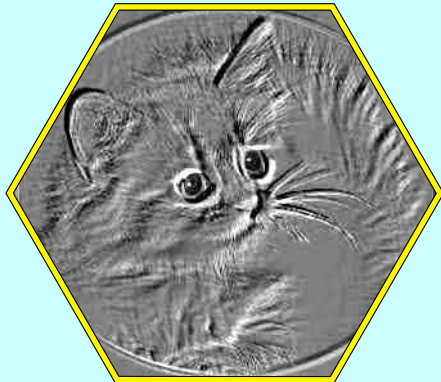

## ORANGE AUS ABUSIR

Born : 13-Apr-2008

Abyssinian sorrel (ABY o) female

Same litter as :  
OHIO, ABY n M

IAH-RA'S OSIRIS  
Abyssinian ruddy/usual (ABY n M)

Sire

Dam

COCONUT AUS ABUSIR  
Abyssinian ruddy/usual (ABY n F)